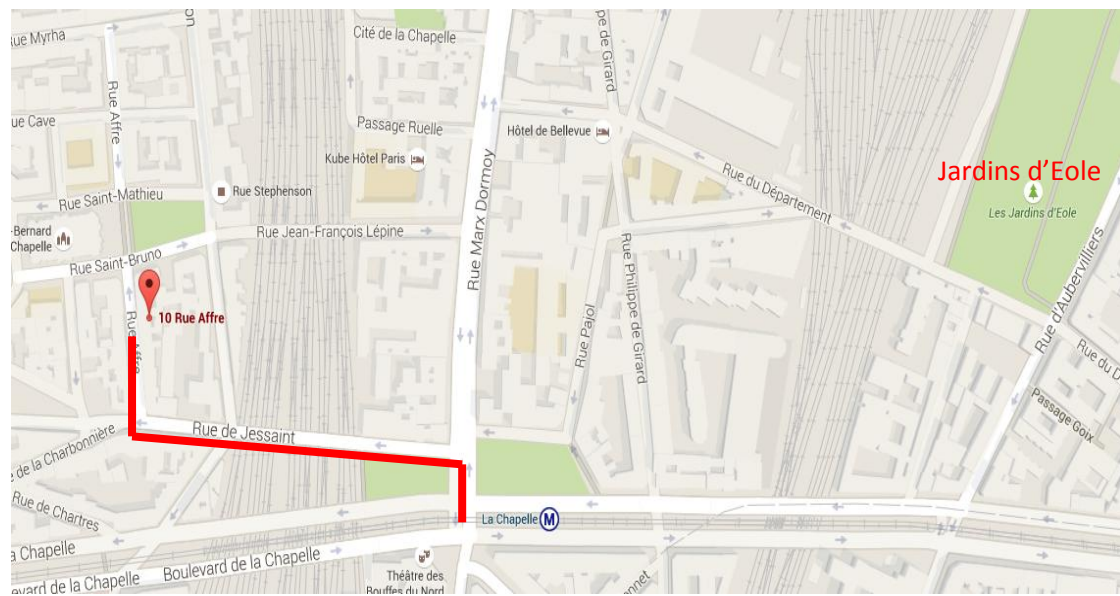

Our meetings are located **10, rue Affre** (near the subway station **La Chapelle**).

Our meetings are organised :

Wednesdays (2 p.m. to 5 p.m.)

Fridays (2 p.m. to 5 p.m.)

You can also call us :  01 42 55 91 82