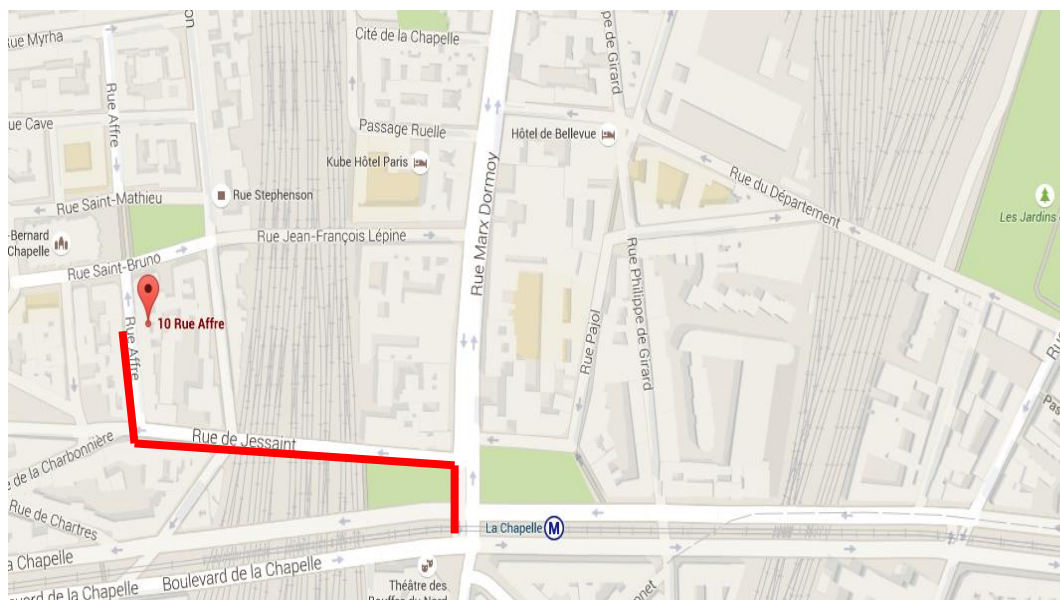

You can also call us : 01 42 55 91 82

ATMF – CIMADE – GISTI – Dom'Asile – Elena France